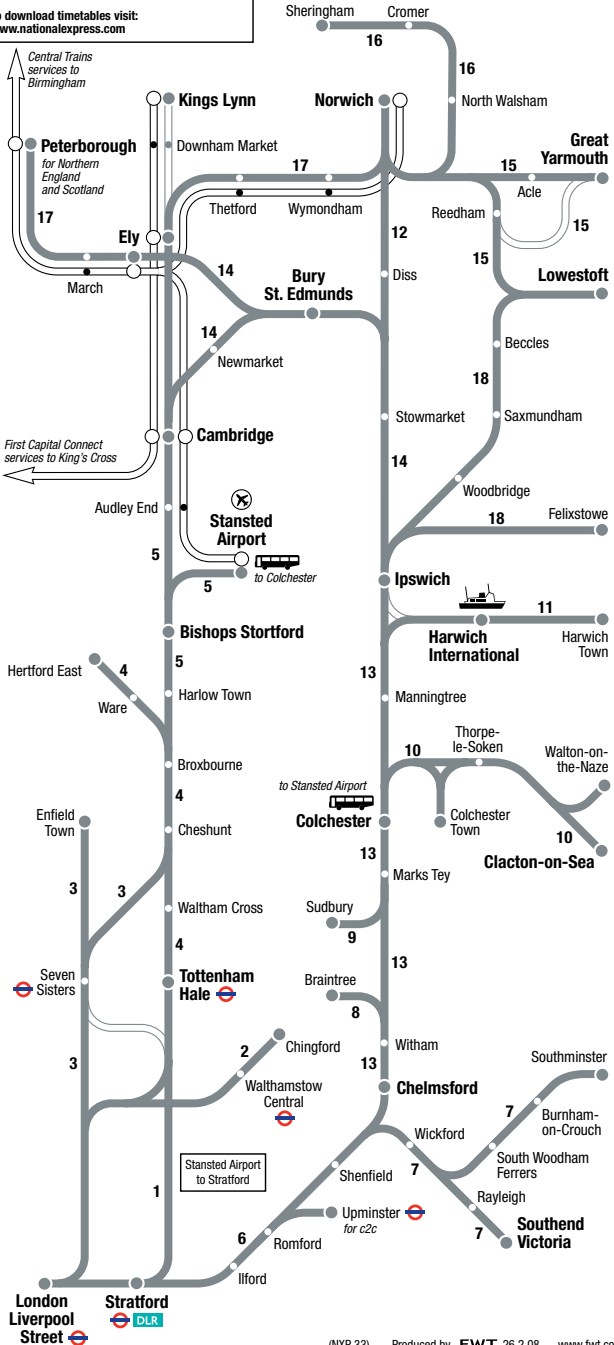

Rail services	
Limited rail services	
Other train services	
Connection with London Underground	
Timetable number	16

To download timetables visit:
www.nationalexpress.com